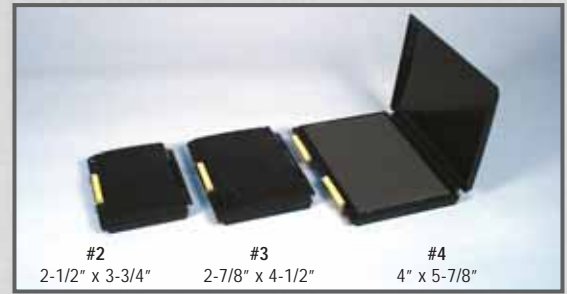

INDUSTRIAL INKS

Colors

Industrial Refill Ink & Stamp Pads

Artline Hi-Seal industrial inks are formulated to perform under the harshest conditions encountered in today's manufacturing world. Whether you need it to stick to a glossy, non-porous surface, be waterproof, mark food products or glow under a UV light source, Artline has you covered. Our Industrial Stamp pads use an air-tight roller lock to ensure a long life for the inking surface. They are available in three convenient sizes.

Artline® Hi-Seal 430

- 20 second dry time
- Perfect for use in self-inking stamps
- For use on all non-porous surfaces

Item#	Size	Color	Price
Ink Pads			
881431	#2	●Red	$24.95
881432	#2	●Black	$24.95
881433	#2	●Blue	$24.95
881434	#2	●Green	$24.95
881435	#2	●Purple	$24.95
881437	#2	○White	$24.95
881438	#2	●Yellow	$24.95
882431	#3	●Red	$29.95
882432	#3	●Black	$29.95
882433	#3	●Blue	$29.95
882434	#3	●Green	$29.95
882435	#3	●Purple	$29.95
882437	#3	○White	$29.95
882438	#3	●Yellow	$29.95
883431	#4	●Red	$45.95
883432	#4	●Black	$45.95
883433	#4	●Blue	$45.95
883434	#4	●Green	$45.95
883435	#4	●Purple	$45.95
883437	#4	○White	$45.95
883438	#4	●Yellow	$45.95
Refill Ink			
25431	2oz.	●Red	$15.95
25432	2oz.	●Black	$15.95
25433	2oz.	●Blue	$15.95
25434	2oz.	●Green	$15.95
25435	2oz.	●Purple	$15.95
25437	2oz.	○White	$15.95
25438	2oz.	●Yellow	$15.95
25831	4oz.	●Red	$21.95
25832	4oz.	●Black	$21.95
25833	4oz.	●Blue	$21.95
25834	4oz.	●Green	$21.95
25835	4oz.	●Purple	$21.95
25837	4oz.	○White	$21.95
25838	4oz.	●Yellow	$21.95

Artline® Hi-Seal 450

- 45 second dry time
- USDA approved and perfect for food packaging
- Waterproof and perfect for extreme conditions

Item#	Size	Color	Price
Ink Pads			
881451	#2	●Red	$24.49
881452	#2	●Black	$24.49
881453	#2	●Blue	$24.49
881454	#2	●Green	$24.49
881455	#2	●Purple	$24.49
881457	#2	○White	$24.49
881458	#2	●Yellow	$24.49
882451	#3	●Red	$29.49
882452	#3	●Black	$29.49
882453	#3	●Blue	$29.49
882454	#3	●Green	$29.49
882455	#3	●Purple	$29.49
882457	#3	○White	$29.49
882458	#3	●Yellow	$29.49
883451	#4	●Red	$45.49
883452	#4	●Black	$45.49
883453	#4	●Blue	$45.49
883454	#4	●Green	$45.49
883455	#4	●Purple	$45.49
883457	#4	○White	$45.49
883458	#4	●Yellow	$45.49
Refill Ink			
25451	2oz.	●Red	$ 8.95
25452	2oz.	●Black	$ 8.95
25453	2oz.	●Blue	$ 8.95
25454	2oz.	●Green	$ 8.95
25455	2oz.	●Purple	$ 8.95
25457	2oz.	○White	$ 8.95
25458	2oz.	●Yellow	$ 8.95
25851	4oz.	●Red	$15.95
25852	4oz.	●Black	$15.95
25853	4oz.	●Blue	$15.95
25854	4oz.	●Green	$15.95
25855	4oz.	●Purple	$15.95
25857	4oz.	○White	$15.95
25858	4oz.	●Yellow	$15.95

Artline® Hi-Seal 520

- 10 second dry time
- Waterproof and resistant to mild solvents
- For use on all non-porous surfaces