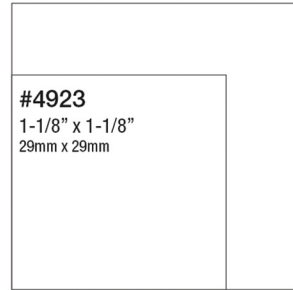

IDEAL[®] Self-Inking Stamp Sizing Chart

Sizes Shown are Useable Message Area

Click on a Size Below to Start Customizing Your Stamp!

#4910 5/16" x 1"
8 x 25mm
Replaces the Ideal 30 Model

#4911 1/2" x 1-7/16" 13mm x 37mm
Replaces the Ideal 50 Model

#4912 5/8" x 1-13/16" 17 x 46mm
Replaces the Ideal 80 Model

#4913 13/16" x 2-1/4" 21mm x 57mm
Replaces the Ideal 100 Model

#4914 15/16" x 2-7/16" 24mm x 62mm
Replaces the Ideal 200 Model

#4915 15/16" x 2-11/16" 24mm x 69mm

#4916 5/16" x 2-11/16" 9mm x 69mm

#4917 5/16" x 1-15/16" 49mm x 9mm

#4918 9/16" x 2-15/16" 14mm x 74mm

#4925 15/16" x 3-1/4" 24mm x 81mm

#4926 1-7/16" x 2-15/16" 37mm x 74mm
Replaces the Ideal 300 Model

#4921 7/16" x 7/16"
11mm x 11mm

#4922 3/4" x 3/4"
19mm x 19mm

#4923 1-1/8" x 1-1/8"
29mm x 29mm

#4924 1-1/2" x 1-1/2" 39mm x 39mm

IDEAL 170R
11/16" dia. 17mm

IDEAL 310R 1-1/4" dia. 30mm

IDEAL 400R 1-5/8" dia. 40mm

IDEAL 500R 2" dia. 50mm